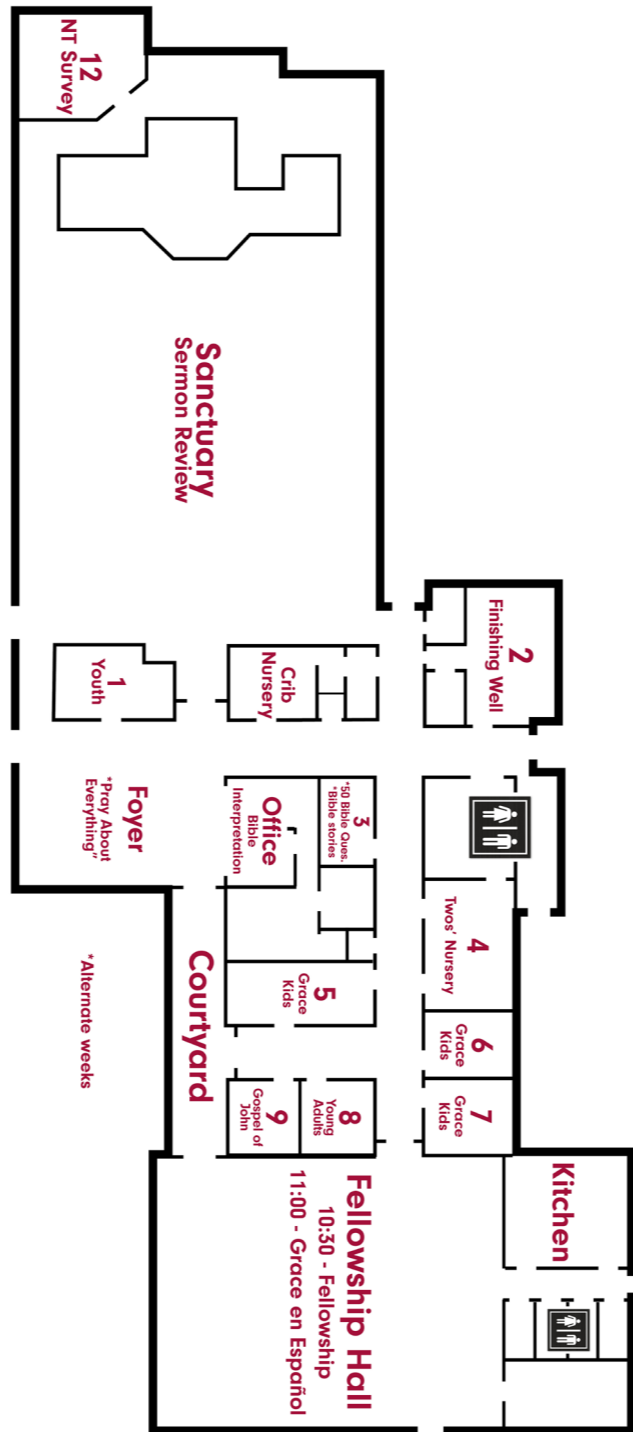

Classrooms for Sunday School & Electives

Highlights this week include the High School Girls Tea on Tuesday and the DE History trip to Memphis and Birmingham on their Civil Rights trip beginning on Friday. Special events coming up in April include the annual spring musical and the annual golf tournament.

Tickets for our performance of *Anne of Green Gables*, held at the Colonnade on April 13 and 14, can be obtained at www.ticketor.com/gracebaptistacademy or by using the QR code.

To sign up for the Golden Eagle Golf Tournament at Windstone Golf Club, April 18, as either a participant, sponsor, or both, point your phone's camera at this QR code.

Where God changes hearts, minds, and futures.

ACADEMY PRAYER CARDS

Updated prayer cards are available in the lobby for you to take home. This is a great way to put faces with the names of our Grace Academy faculty and staff, as well as a visual reminder to pray specifically for them. Feel free to pick up several different cards and let's continue partnering together in prayer!